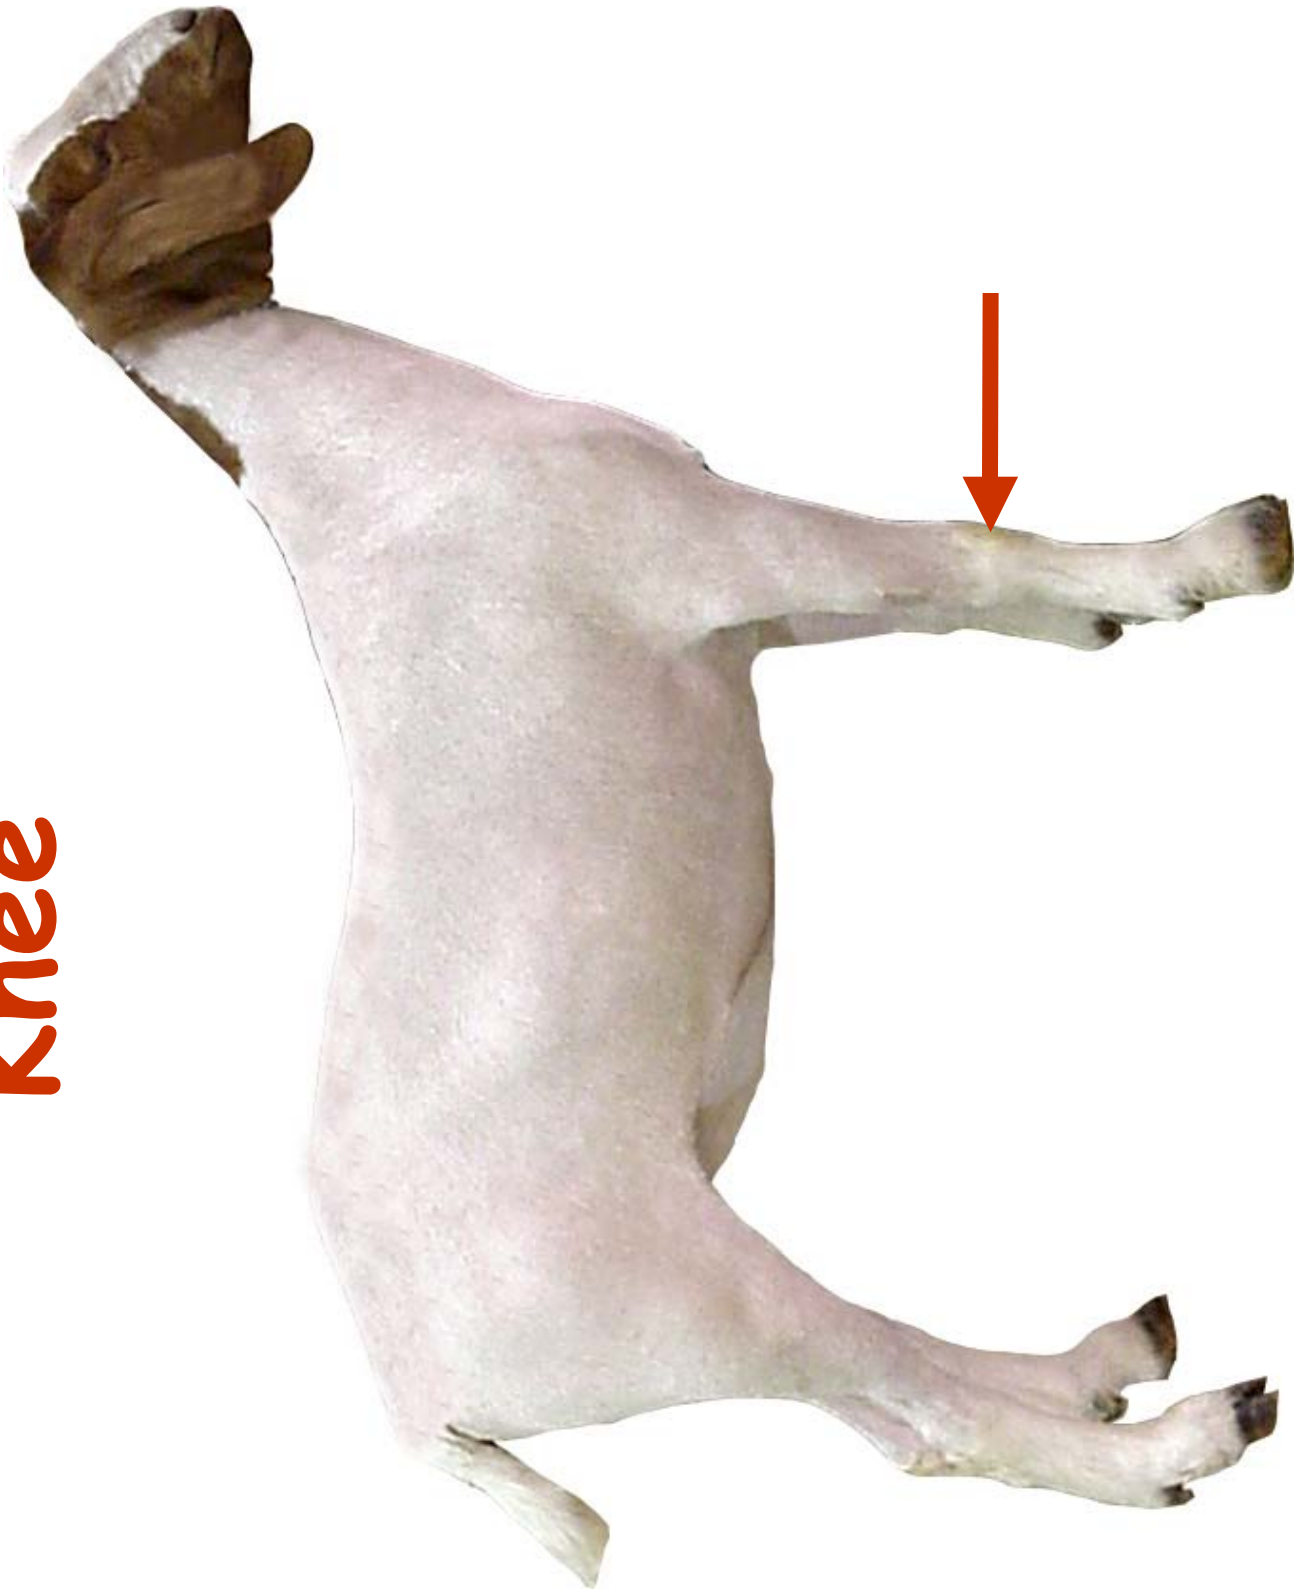

External Parts

of Goats

Muzzle

Forehead

Poll

Neck

Shoulder

Withers

Thurl

Tailhead

Tail

Pin

Twist

Stifle

Hock

Dewclaw

Pastern

Hoof

Hind Flank

Fore Flank

Knee

Chest Floor

Brisket

Point of Shoulder

Sheath (males)

Scrotum (males)

Udder (females)

External Parts of Goats