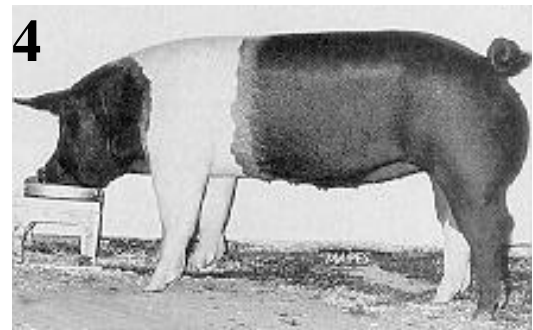

Hampshire Gilts

ID	Days	BF	LEA
1	156	.55	7.25
2	183	.44	5.92
3	163	.5	6.08
4	154	.59	7.20

These gilts will be replacements in a purebred operation that primarily sells project pigs for youth livestock shows.