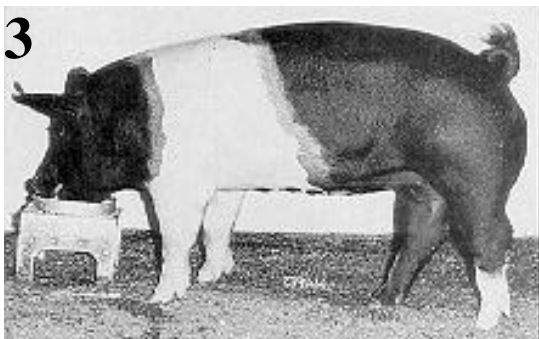

Hampshire Gilts

ID	Days	BF	LEA
1	156	.55	7.25
2	183	.44	5.92
3	163	.5	6.08
4	154	.59	7.20

These gilts will be replacements in a purebred operation that primarily sells project pigs for youth livestock shows.