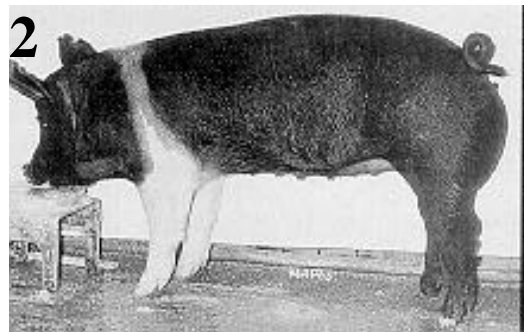

Hampshire Gilts

ID	Days	BF	LEA
1	156	.55	7.25
2	183	.44	5.92
3	163	.5	6.08
4	154	.59	7.20

These gilts will be replacements in a purebred operation that primarily sells project pigs for youth livestock shows.