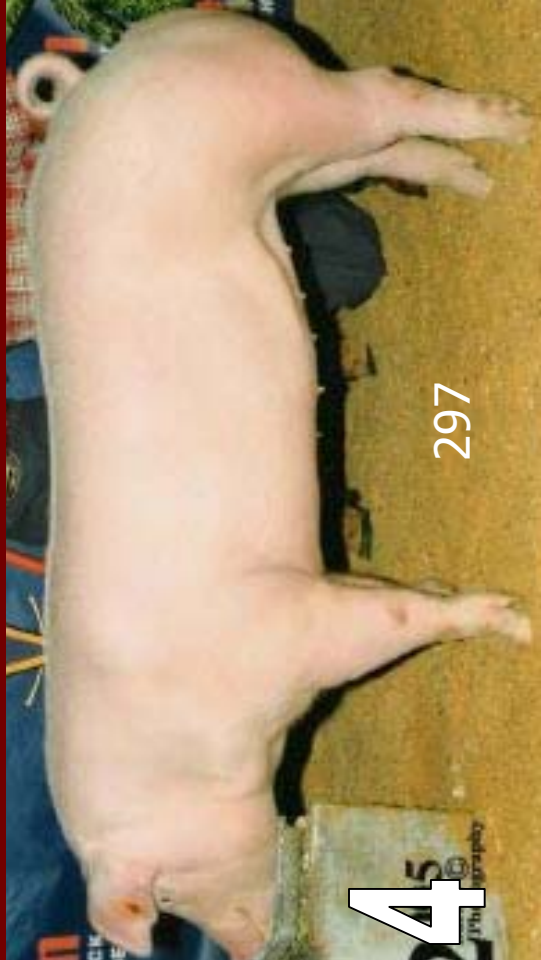

283

340

199 days/250 • Adj. BF .46 • Adj. LEA 6.70 171 days/250 • Adj. BF .72 • Adj. LEA 7.20

CHESTER WHITE GILTS 8 with data and current weights

179 days/250 • Adj. BF .59 • Adj. LEA 7.70 195 days/250 • Adj. BF .98 • Adj. LEA 5.30

321

297